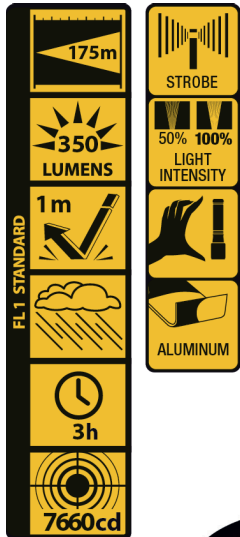

## 5 Watt LED Flashlight • 350 Lumen Power • STROBE Function

### M-FL-021-DU

Function	100% - 50% - Off - Stroboscope
LED Type	5 Watt LED
Light Output	350 lumens
Beam Distance	175m
Run Time	100%= 3h / 50%= xxh
Water Resistance	IPX4
Material	Aluminium/Rubber
Color	Black
Battery operated	3x AAA Alkaline included
Dimensions	ø 3.30cm x 13.90cm
Packaging	1 piece in blister
EAN	0884620049867